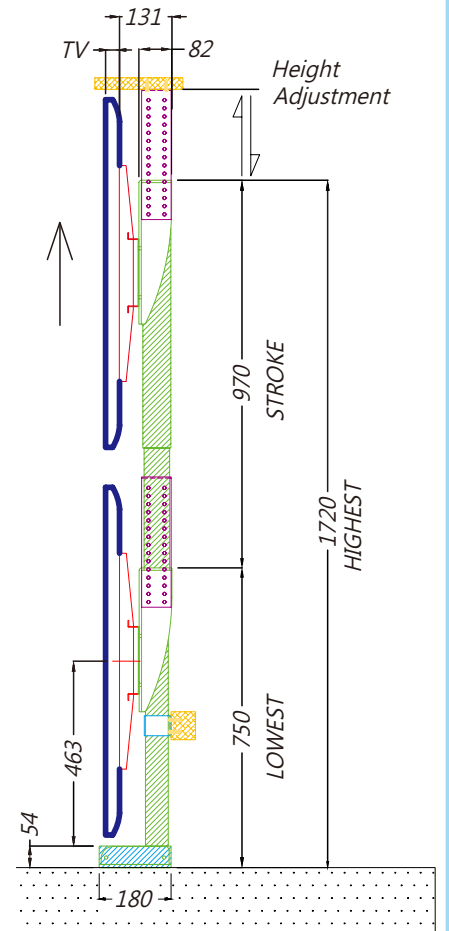

DL11XL

DL11XL TV Lift
APPLY TO 55"~75" TV