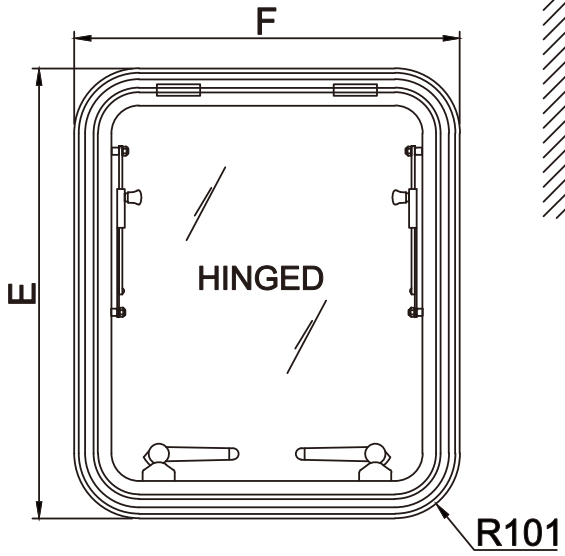

WALL CUT SIZE

R=80

PART NO.5001
(mm)

WALL CUT SIZE

R=90

PART NO.5002
(mm)

WALL CUT SIZE

R=90

PART NO.5003
(mm)