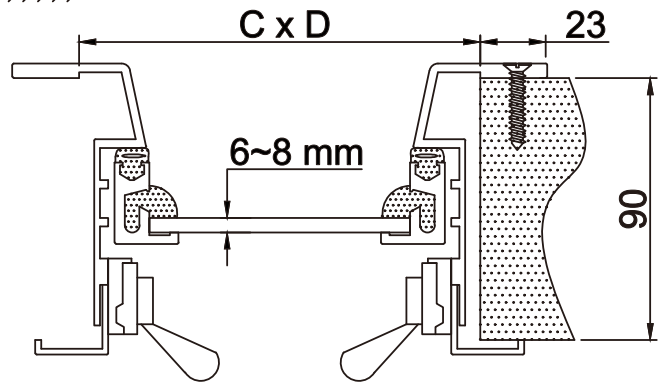

WALL CUT SIZE

R=80

PART NO.5001
(mm)

WALL CUT SIZE

R=90

PART NO.5002
(mm)

WALL CUT SIZE

R=90

PART NO.5003
(mm)