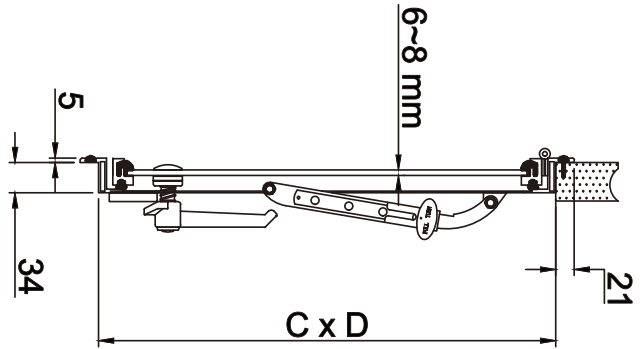

WALL CUT SIZE

R=80

PART NO.5001
(mm)

WALL CUT SIZE

R=90

PART NO.5002
(mm)

WALL CUT SIZE

R=90

PART NO.5003
(mm)