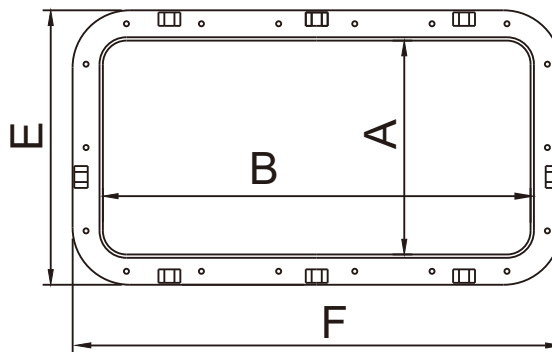

# OPENING PORTS (H-TRIM)

H-Trim: 316 stainless steel material, the appearance is elegant, not the same as traditional frames.

## LS-H, CLS-H

MODEL No.		A x B		C x D		E x F		H	R	R1	GLASS THICKNESS
W/O COVER	W/COVER	MODEL		CUT OUT SIZE		OVERALL					
LS-0512H		5X12	127X305	5 1/2 X 12 3/8	139X313	7 5/8 X 14 1/2	193x368	5/8 15	1 1/4 32	2 3/8 62	1/4 6
LS-0714H		7X14	178X356	7 1/2 X 14 1/2	190X368	9 5/8 X 16 5/8	244x422	5/8 15	1 1/4 32	2 3/8 62	1/4 6
LS-0716H	CLS-0716H	7X16	178X406	7 1/2 X 16 1/2	190X419	9 5/8 X 18 5/8	244x473	5/8 15	1 1/4 32	2 3/8 62	1/4 6
LS-0718H	CLS-0718H	7X18	178X457	7 1/2 X 18 1/2	190X470	9 5/8 X 20 5/8	244x524	5/8 15	1 1/4 32	2 3/8 62	1/4 6
LS-0816H	CLS-0816H	8X16	203X406	8 1/2 X 16 1/2	216X419	10 5/8 X 18 5/8	269x473	5/8 15	1 1/4 32	2 3/8 62	1/4 6
LS-0818H	CLS-0818H	8X18	203X457	8 1/2 X 18 1/2	216X470	10 5/8 X 20 5/8	269x524	5/8 15	1 1/4 32	2 3/8 62	1/4 6
LS-1020H	CLS-1020H	10X20	254X508	10 5/8 X 20 5/8	268X522	12 7/8 X 22 7/8	327x581	3/4 20	1 1/4 32	2 1/2 65	3/8 10
LS-1024H	CLS-1024H	10X24	254X609	10 5/8 X 24 5/8	268X623	12 7/8 X 26 7/8	327x682	3/4 20	1 1/4 32	2 1/2 65	3/8 10
LS-1224H	CLS-1224H	12X24	305X609	12 5/8 X 24 5/8	319X623	14 7/8 X 26 7/8	378x682	3/4 20	1 1/4 32	2 1/2 65	3/8 10
LS-1228H	CLS-1228H	12X28	305X710	12 5/8 X 28 5/8	319X724	14 7/8 X 30 7/8	378x784	3/4 20	1 1/4 32	2 1/2 65	3/8 10