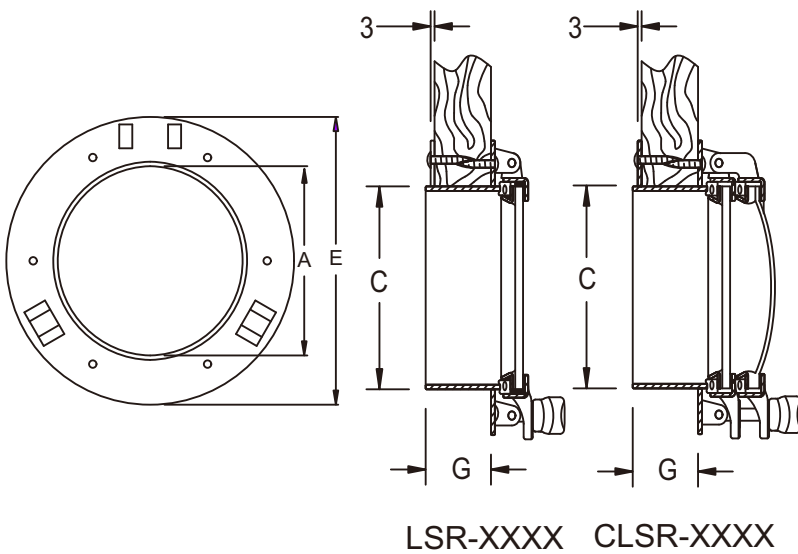

ROUND OPENING PORTHOLES

Round opening ports

LSR Round Portholes / boat outside view

Round ports with storm cover

ROUND OPENING PORTHOLES

MODEL No.	MODEL		C		E		GLASS THICKNESS		
	W/O COVER	W/COVER	MODEL	CUT OUT SIZE	OVERALL				
LSR-0700	7	178	7 1/4	184	9 5/8	244	5/16	8	
LSR-0800	8	203	8 1/4	210	10 5/8	269	5/16	8	
LSR-1000	CLSR-1000	10	254	10 3/8	262	12 7/8	327	3/8	10
LSR-1200	CLSR-1200	12	305	12 3/8	311	14 7/8	378	3/8	10
LSR-1400	CLSR-1400	14	356	14 3/8	365	16 7/8	431	3/8	10

IN/MM

1. Standard spigot size
"G" available 1 1/4" · 1 1/2" · 2" · 2 1/2" · 3" · 3 1/2"
2. Special spigot size "G" available from 1"~5"
3. The spigot height are needed, while ordering.
4. CLSR-0700~CLSR-1400 are with elegant arc storm cover.

PORT HOOK

Standard size (L): 3", 4", 5", 6" & custom size available.