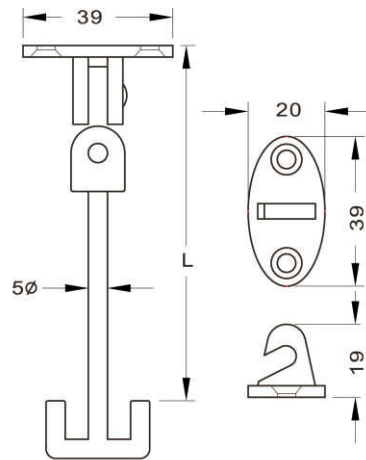

ROUND OPENING PORTHOLES

Round opening ports

LSR Round Portholes / boat outside view

Round ports with storm cover

ROUND OPENING PORTHOLES

MODEL No.	MODEL		C		E		GLASS THICKNESS		
	W/O COVER	W/COVER	MODEL	CUT OUT SIZE	OVERALL				
LSR-0700	7	178	7 1/4	184	9 5/8	244	5/16	8	
LSR-0800	8	203	8 1/4	210	10 5/8	269	5/16	8	
LSR-1000	CLSR-1000	10	254	10 3/8	262	12 7/8	327	3/8	10
LSR-1200	CLSR-1200	12	305	12 3/8	311	14 7/8	378	3/8	10
LSR-1400	CLSR-1400	14	356	14 3/8	365	16 7/8	431	3/8	10

IN/MM

1. Standard spigot size
"G" available 1 1/4" · 1 1/2" · 2" · 2 1/2" · 3" · 3 1/2"
2. Special spigot size "G" available from 1"~5"
3. The spigot height are needed, while ordering.
4. CLSR-0700~CLSR-1400 are with elegant arc storm cover.

PORT HOOK

Standard size (L): 3", 4", 5", 6" & custom size available.