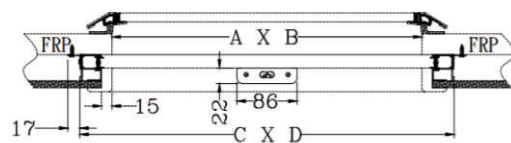

HATCH SKYSCREEN

- Hatch skyscreen is composed of an Aluminum 6061T5 frame, with rollers to choose between 2 cover options: a full fabric or a full insect screen cover.
- The fabric side is waterproof, blocks insects, and has 80% heat reflective properties.
- The insect screen will give maximum ventilation while preventing bugs and mosquitoes for entering the cabin.
- The dimensions follow standard Man Ship Frigate Hinge, Low Profile, and standard Deck Hatches, including some special dimensions.

Pull off/back motion button

Hatch sky screen body

**Elegant wooden flange
(color available)**

OUTSIDE VIEW

INSIDE VIEW

PART No.	SIZE	CUTOUT SIZE		OVERALL SIZE		
		A	B	C	D	
08	8 1/8 x 13 3/4	206 x 349	8 1/8 x 13 3/4	206 x 349	11 5/8 x 19	296 x 483
10	10 x 10	254 x 254	10 x 10	254 x 254	13 9/16 x 15 1/4	344 x 388
20	12 1/2 x 17 1/2	318 x 444	12 1/2 x 17 1/2	318 x 444	16 1/16 x 22 3/4	408 x 578
30	14 1/2 x 19 1/2	369 x 495	14 1/2 x 19 1/2	369 x 495	18 1/16 x 24 3/4	459 x 629
40	16 1/2 x 16 1/2	419 x 419	16 1/2 x 16 1/2	419 x 419	20 1/16 x 21 3/4	509 x 553
50	19 1/2 x 19 1/2	495 x 495	19 1/2 x 19 1/2	495 x 495	23 x 24 3/4	585 x 629
60	24 x 24	610 x 610	24 x 24	610 x 610	27 9/16 x 29 5/16	700 x 744
70	31 x 31	788 x 788	31 x 31	788 x 788	34 9/16 x 36 5/16	878 x 922