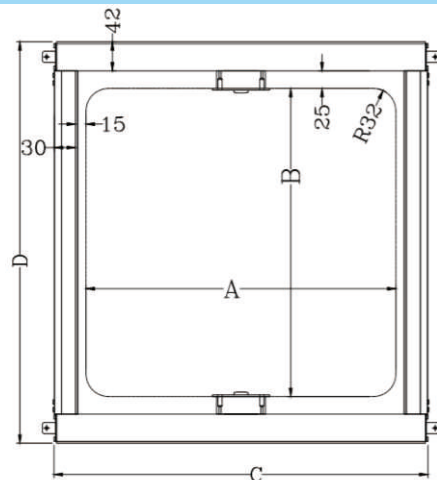

HATCH SKYSCREEN

- Hatch skyscreen is composed of an Aluminum 6061T5 frame, with rollers to choose between 2 cover options: a full fabric or a full insect screen cover.
- The fabric side is waterproof, blocks insects, and has 80% heat reflective properties.
- The insect screen will give maximum ventilation while preventing bugs and mosquitoes for entering the cabin.
- The dimensions follow standard Man Ship Frigate Hinge, Low Profile, and standard Deck Hatches, including some special dimensions.

Pull off/back motion button

Hatch sky screen body

**Elegant wooden flange
(color available)**

OUTSIDE VIEW

INSIDE VIEW

PART No.	SIZE	CUTOUT SIZE		OVERALL SIZE		
		A	B	C	D	
08	8 1/8 x 13 3/4	206 x 349	8 1/8 x 13 3/4	206 x 349	11 5/8 x 19	296 x 483
10	10 x 10	254 x 254	10 x 10	254 x 254	13 9/16 x 15 1/4	344 x 388
20	12 1/2 x 17 1/2	318 x 444	12 1/2 x 17 1/2	318 x 444	16 1/16 x 22 3/4	408 x 578
30	14 1/2 x 19 1/2	369 x 495	14 1/2 x 19 1/2	369 x 495	18 1/16 x 24 3/4	459 x 629
40	16 1/2 x 16 1/2	419 x 419	16 1/2 x 16 1/2	419 x 419	20 1/16 x 21 3/4	509 x 553
50	19 1/2 x 19 1/2	495 x 495	19 1/2 x 19 1/2	495 x 495	23 x 24 3/4	585 x 629
60	24 x 24	610 x 610	24 x 24	610 x 610	27 9/16 x 29 5/16	700 x 744
70	31 x 31	788 x 788	31 x 31	788 x 788	34 9/16 x 36 5/16	878 x 922